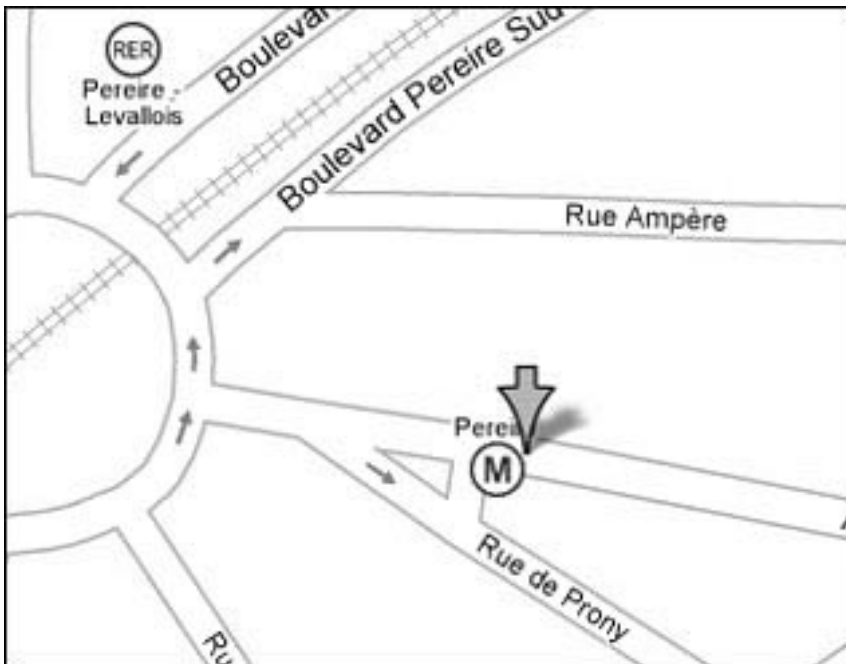

HOTEL Prony

Ideally situated, in the earth of Paris, at walking distance for Opera House and big Departement Stores, 3 metro stations for Madeleine and Concorde and only few steps for Sacre-Cour and Montmartre, the hotel FRANCE-ALBION with its 34 rooms and suite, welcomes you in a very warmy and cosy atmosphere.